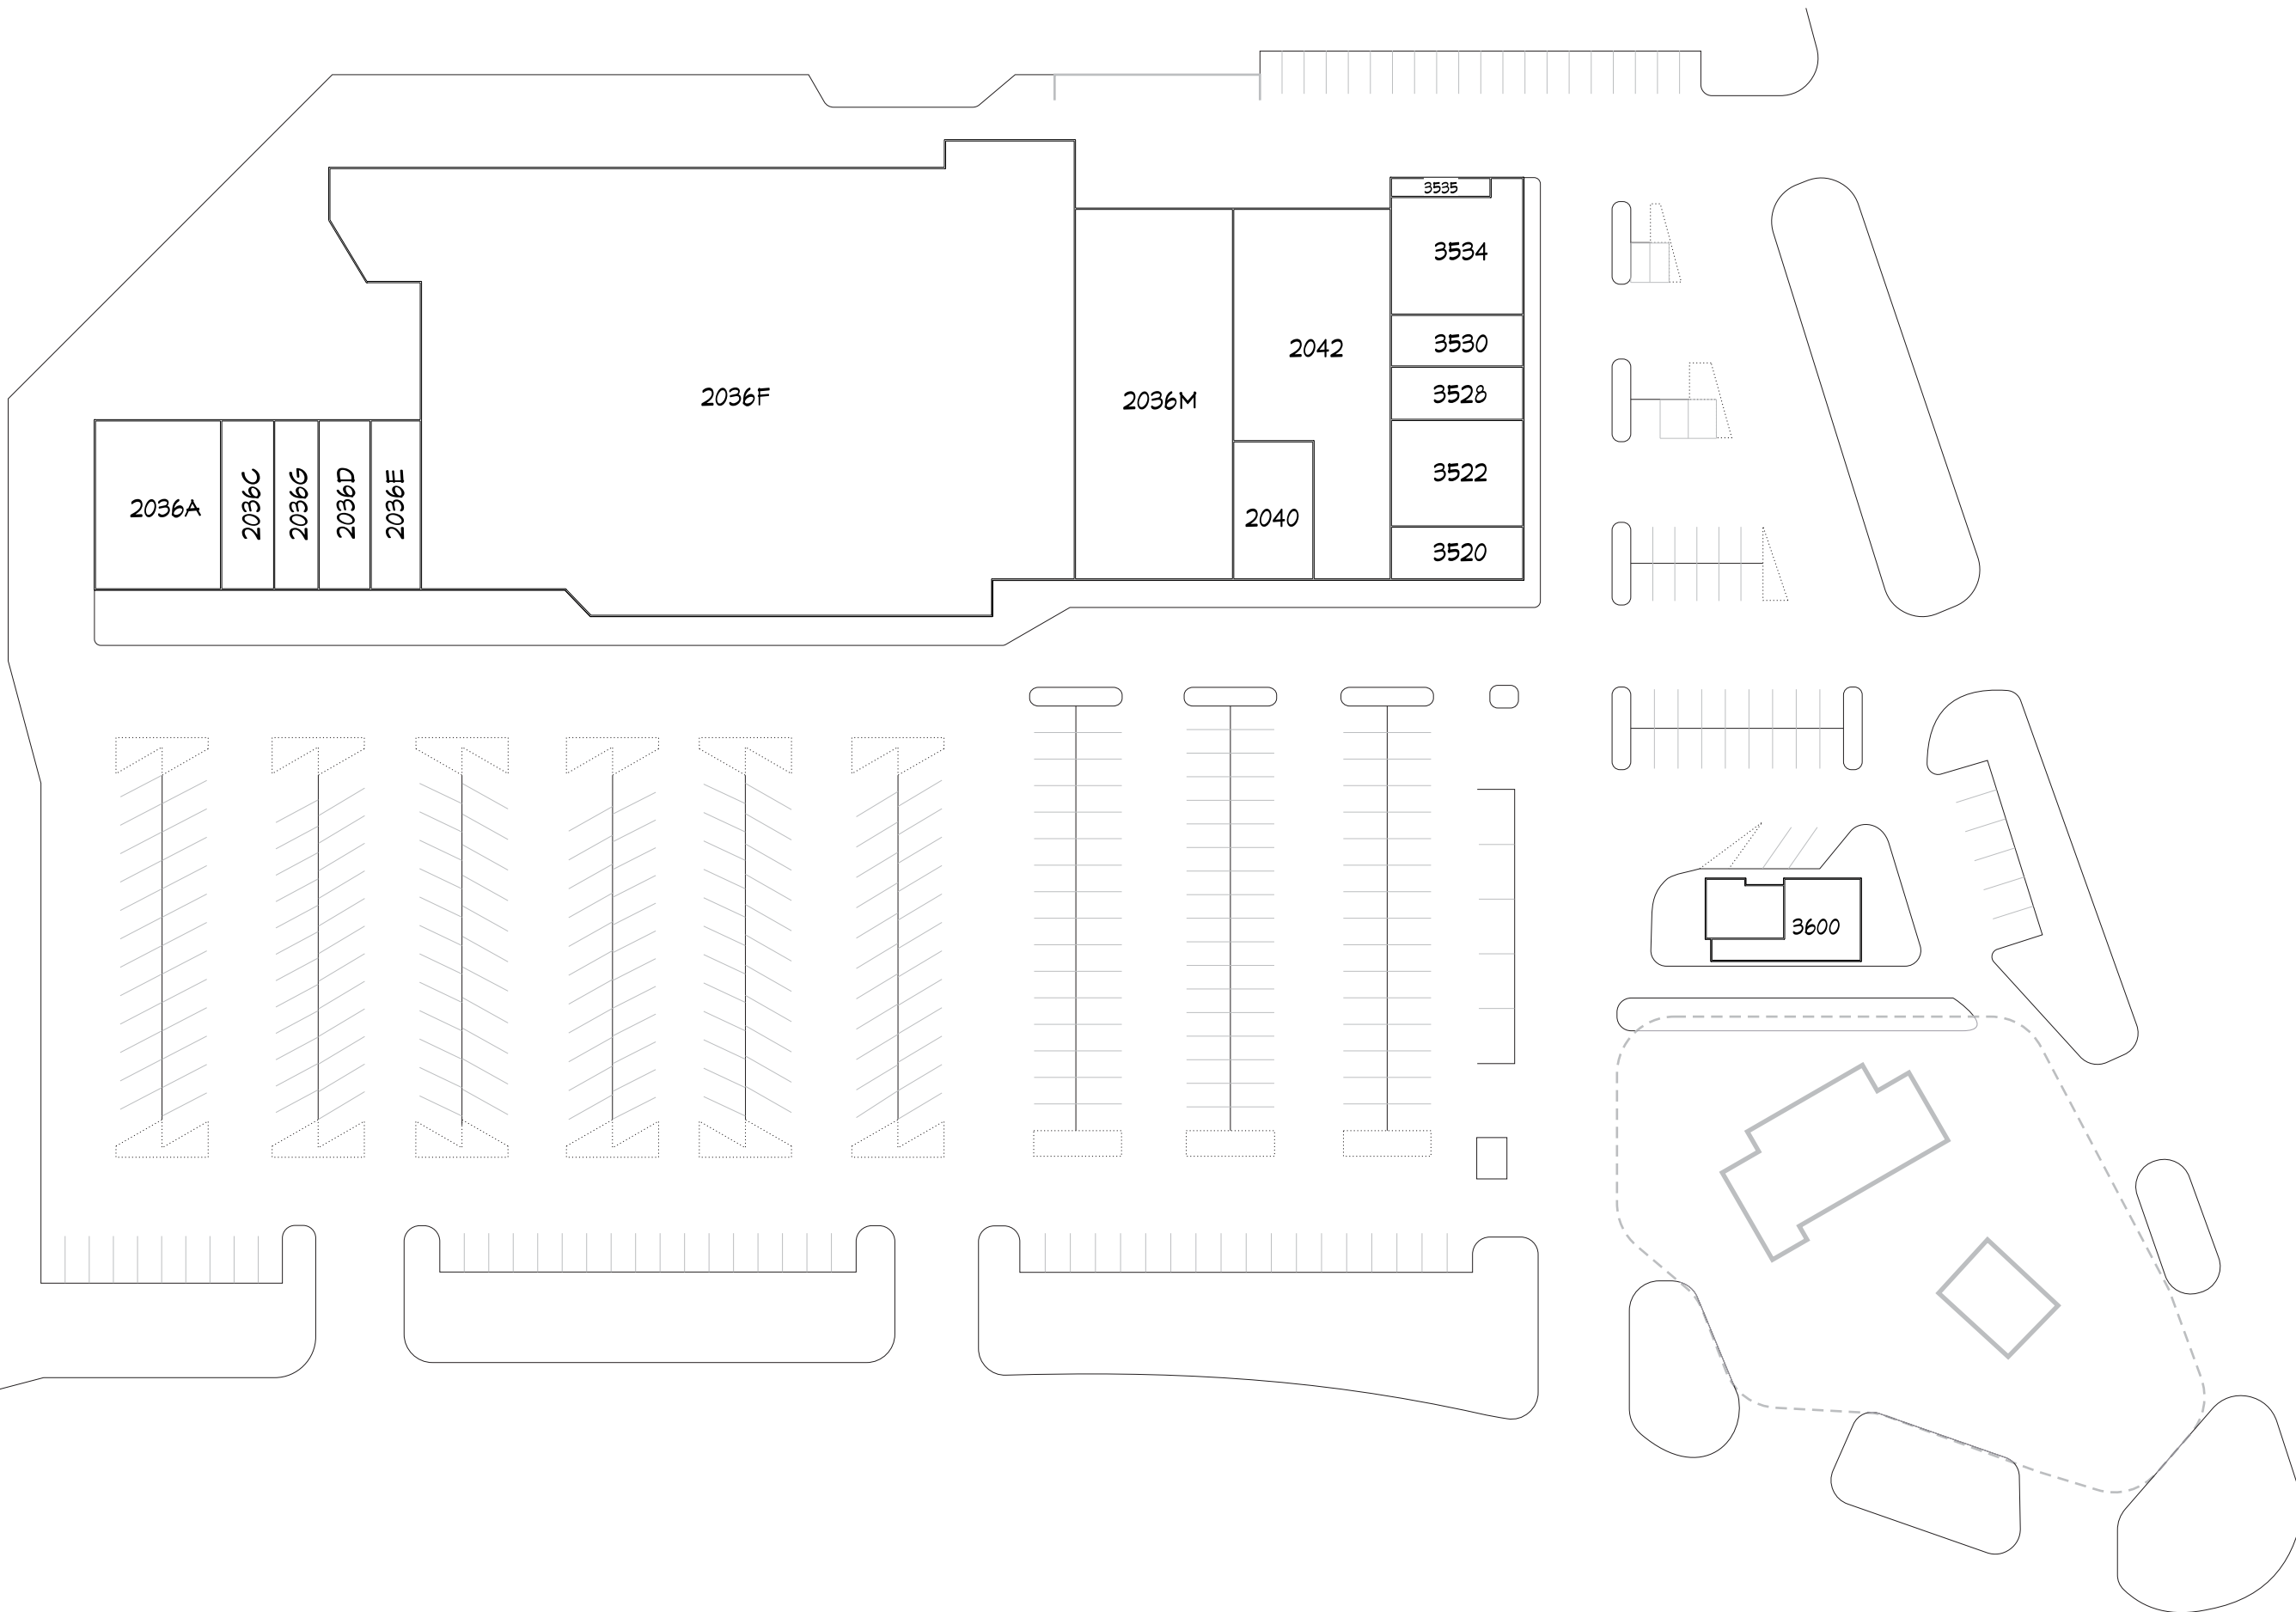

Customer Logo Here

- BLANK
- KEY MEAS.
- PARKING
- VISUALEYES
- DRAINAGE
- ELECTRIC
- FIRE
- GAS
- LANDSCAPE
- LIGHTS BLDG
- LIGHTS PARK
- MARKING
- PHYSICAL
- SIGNAGE
- WASTE
- WATER

PROPERTY NAME	
Client Name	
Blank Plan	
CI-yy-xxxx-001	 www.caoilte.com
Rev. 0	
Date: 7/1/2020	