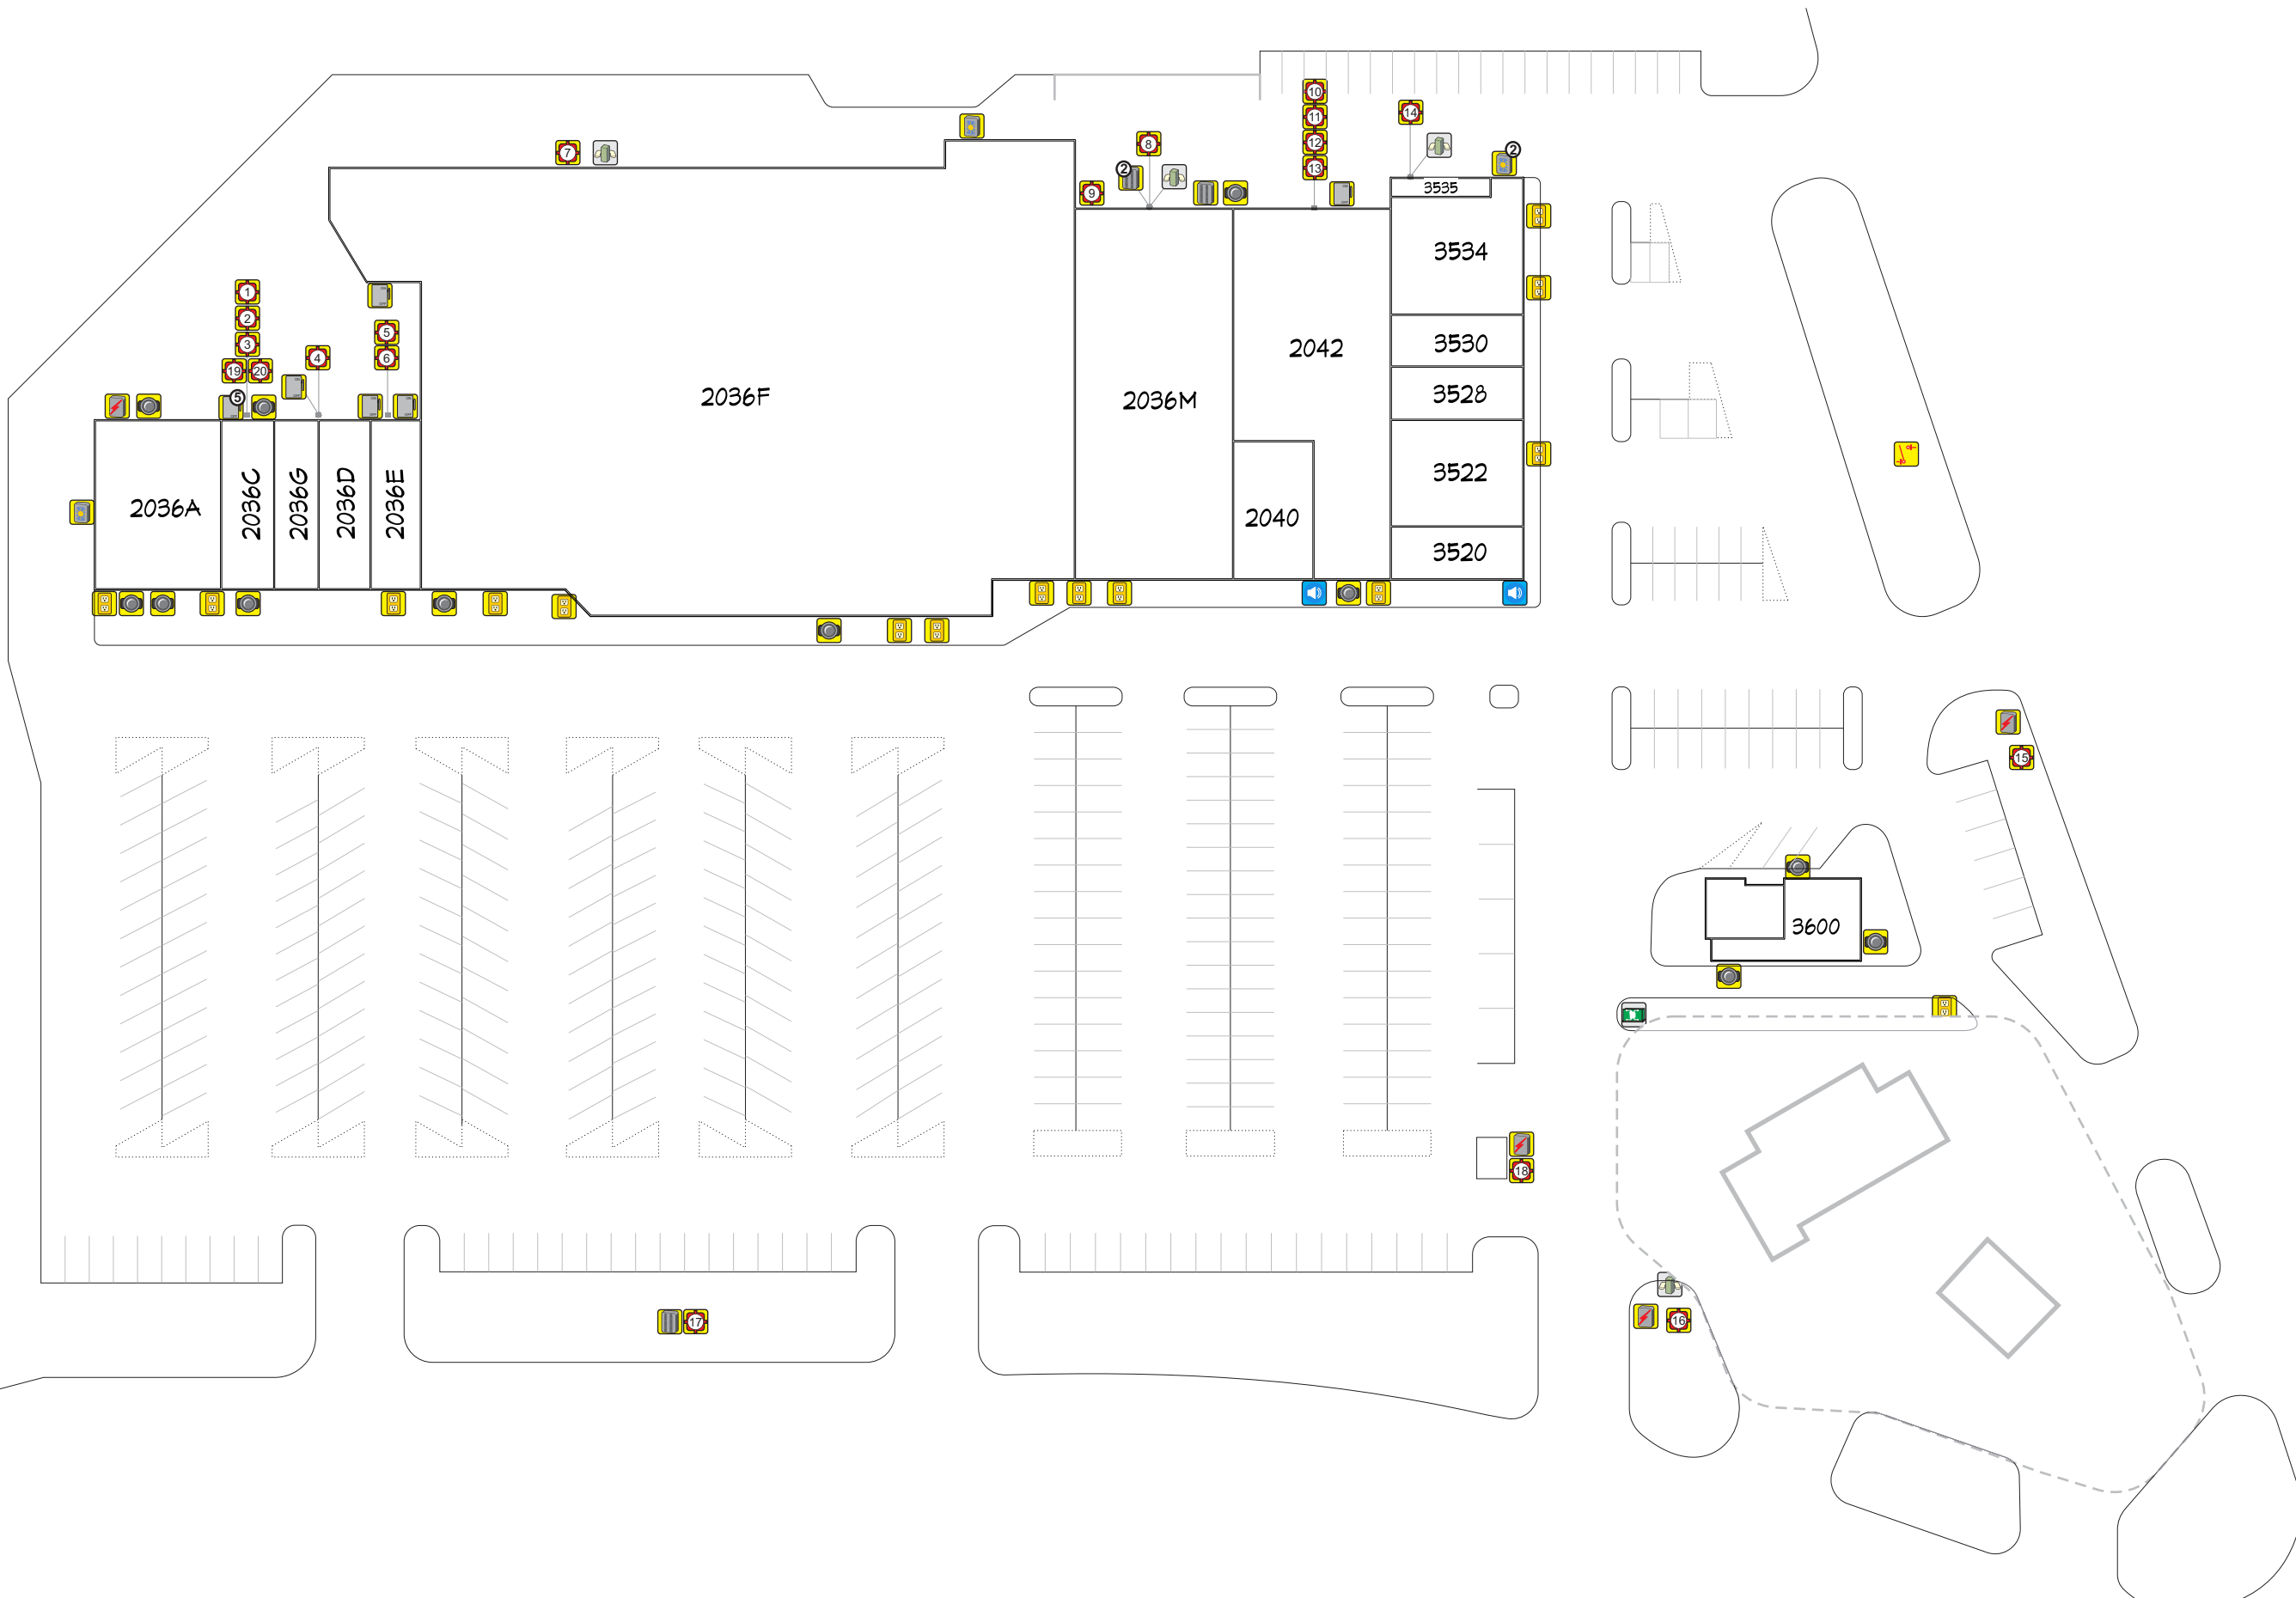

Customer Logo Here

- BLANK
 - KEY MEAS.
 - PARKING
 - VISUALEYES
 - DRAINAGE
 - ELECTRIC
 - FIRE
 - GAS
 - LANDSCAPE
 - LIGHTS BLDG
 - LIGHTS PARK
 - MARKING
 - PHYSICAL
 - SIGNAGE
 - WASTE
 - WATER
- METER LOG

PROPERTY NAME	
Client Name	
Electric Plan	
CI-yy-xxxx-006	CAOILTE www.caoilte.com
Rev. 0	
Date: 7/1/2020	