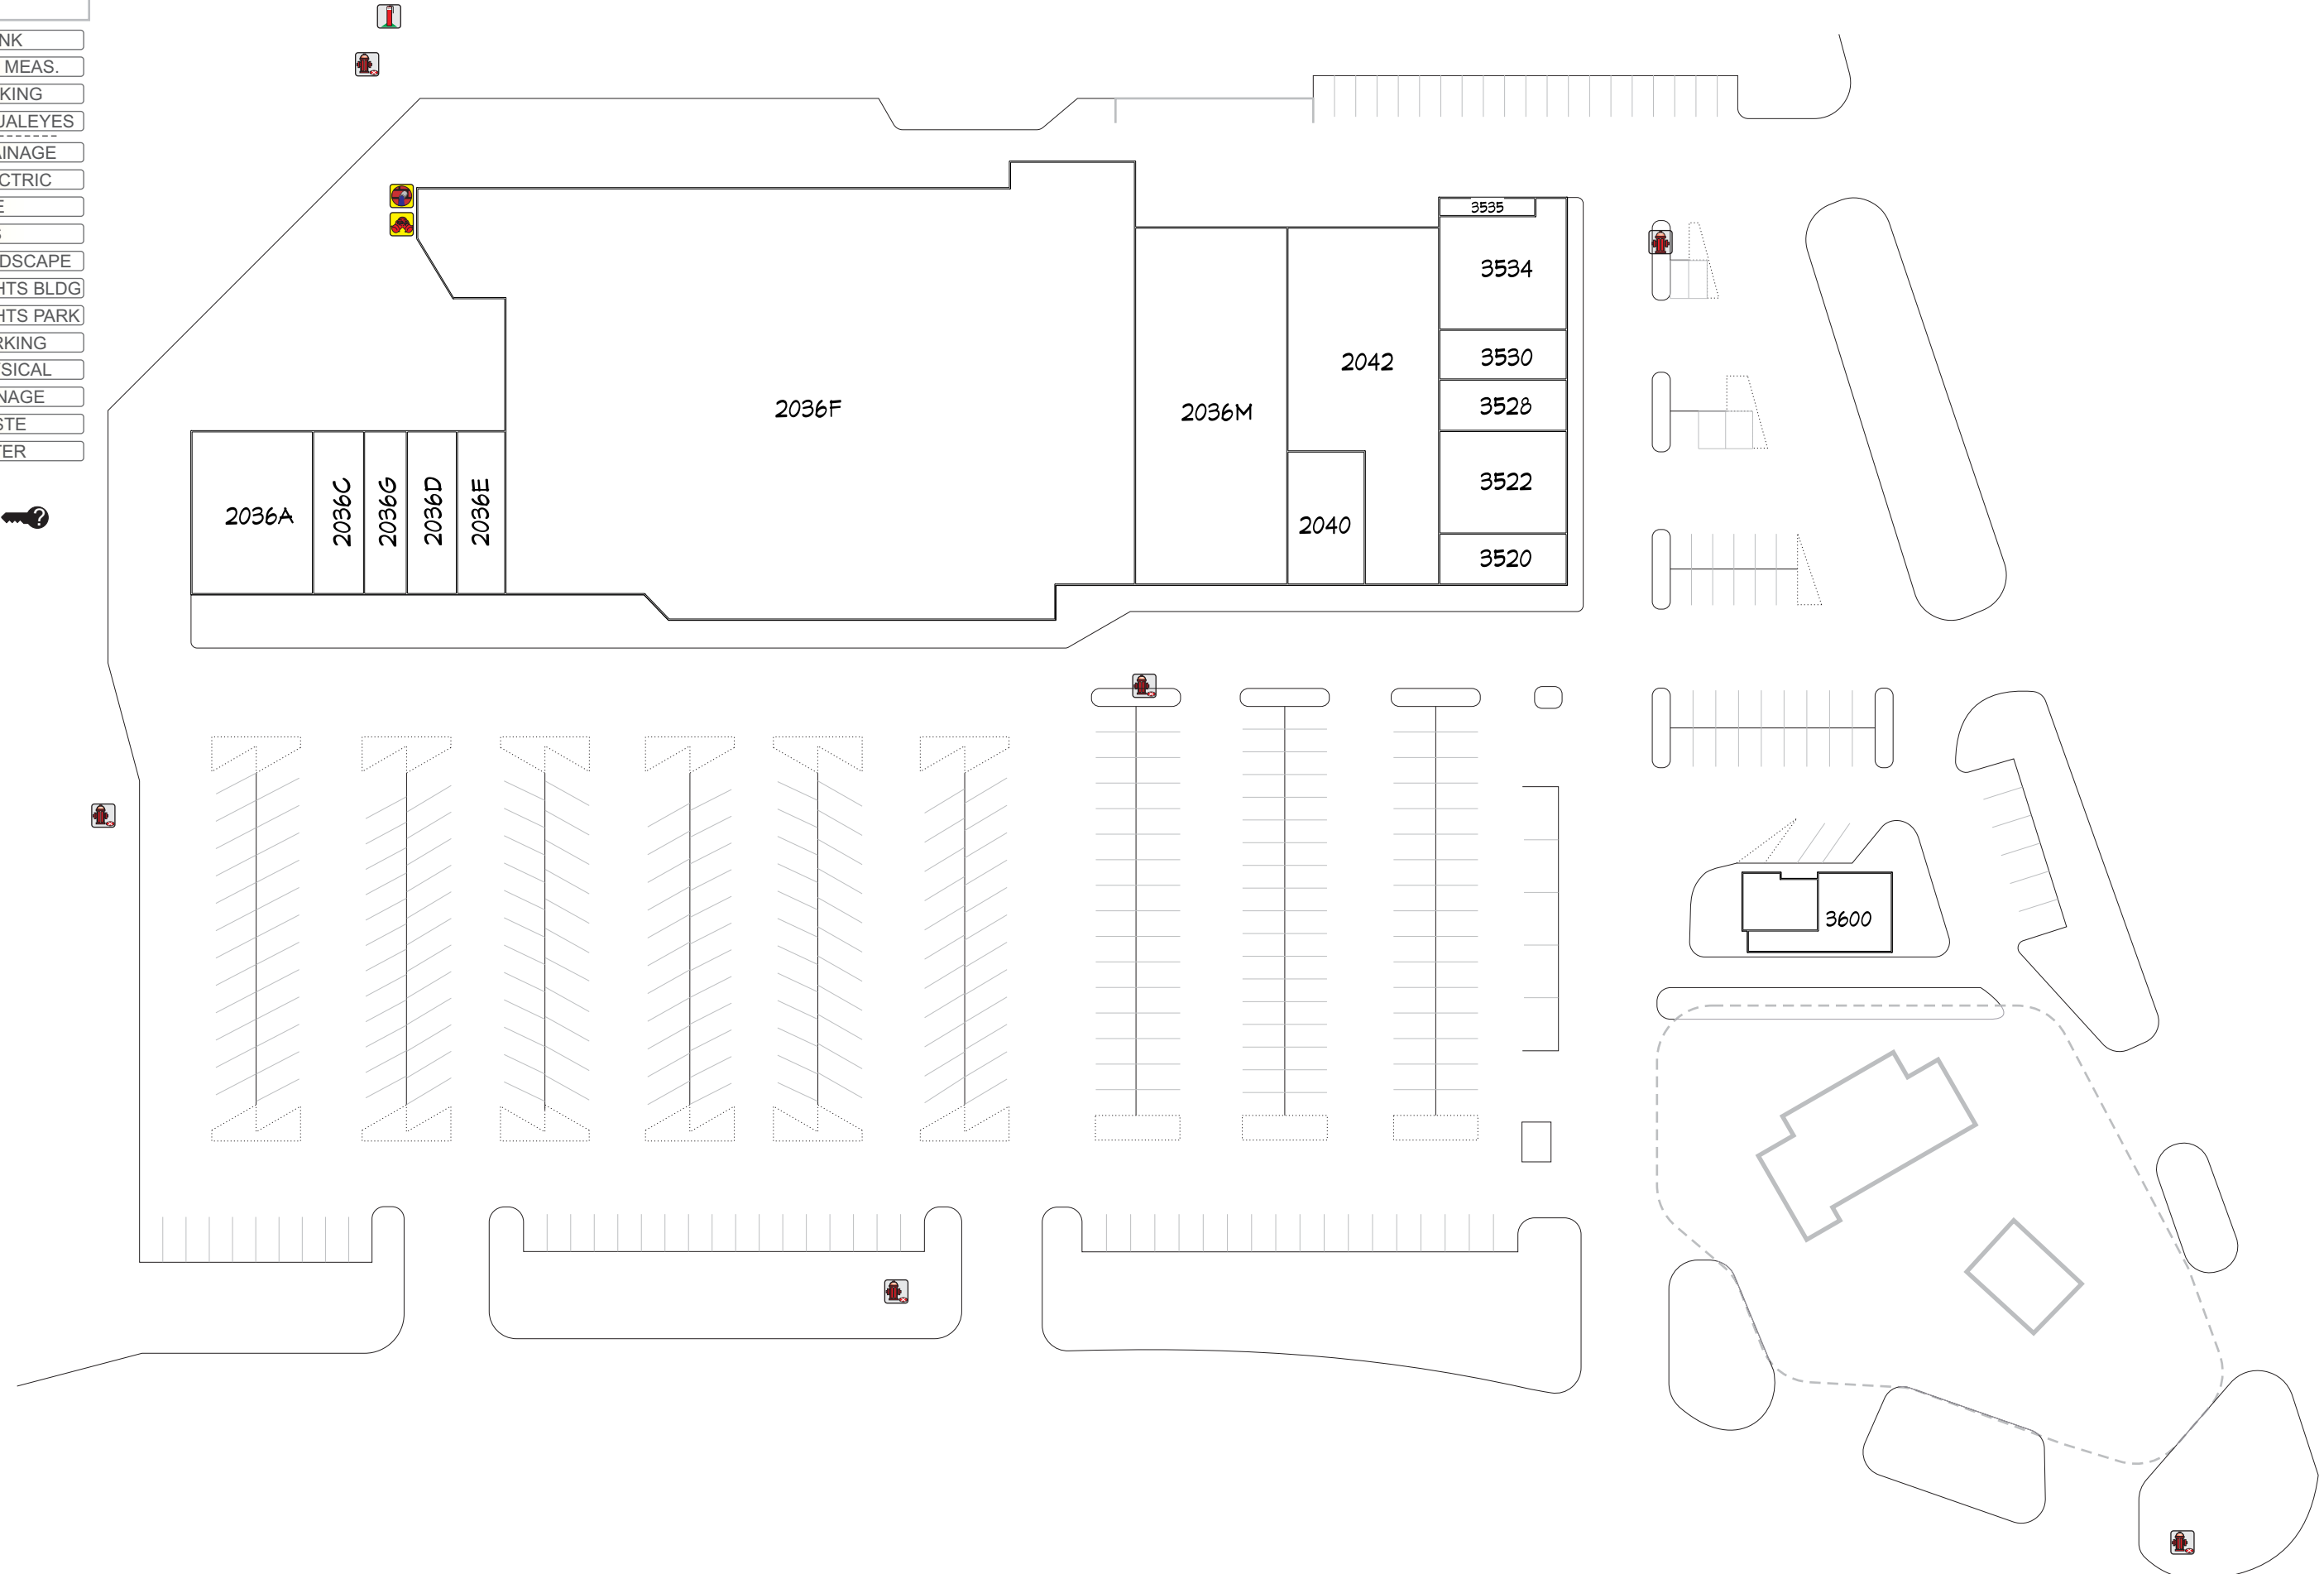

Customer Logo Here

- BLANK
- KEY MEAS.
- PARKING
- VISUALEYES
- DRAINAGE
- ELECTRIC
- FIRE
- GAS
- LANDSCAPE
- LIGHTS BLDG
- LIGHTS PARK
- MARKING
- PHYSICAL
- SIGNAGE
- WASTE
- WATER

<b>PROPERTY NAME</b>	
Client Name	
Site Plan	
CI-yy-xxxx-007	 <a href="http://www.caoilte.com">www.caoilte.com</a>
Rev. 0	
Date: 7/1/2020	