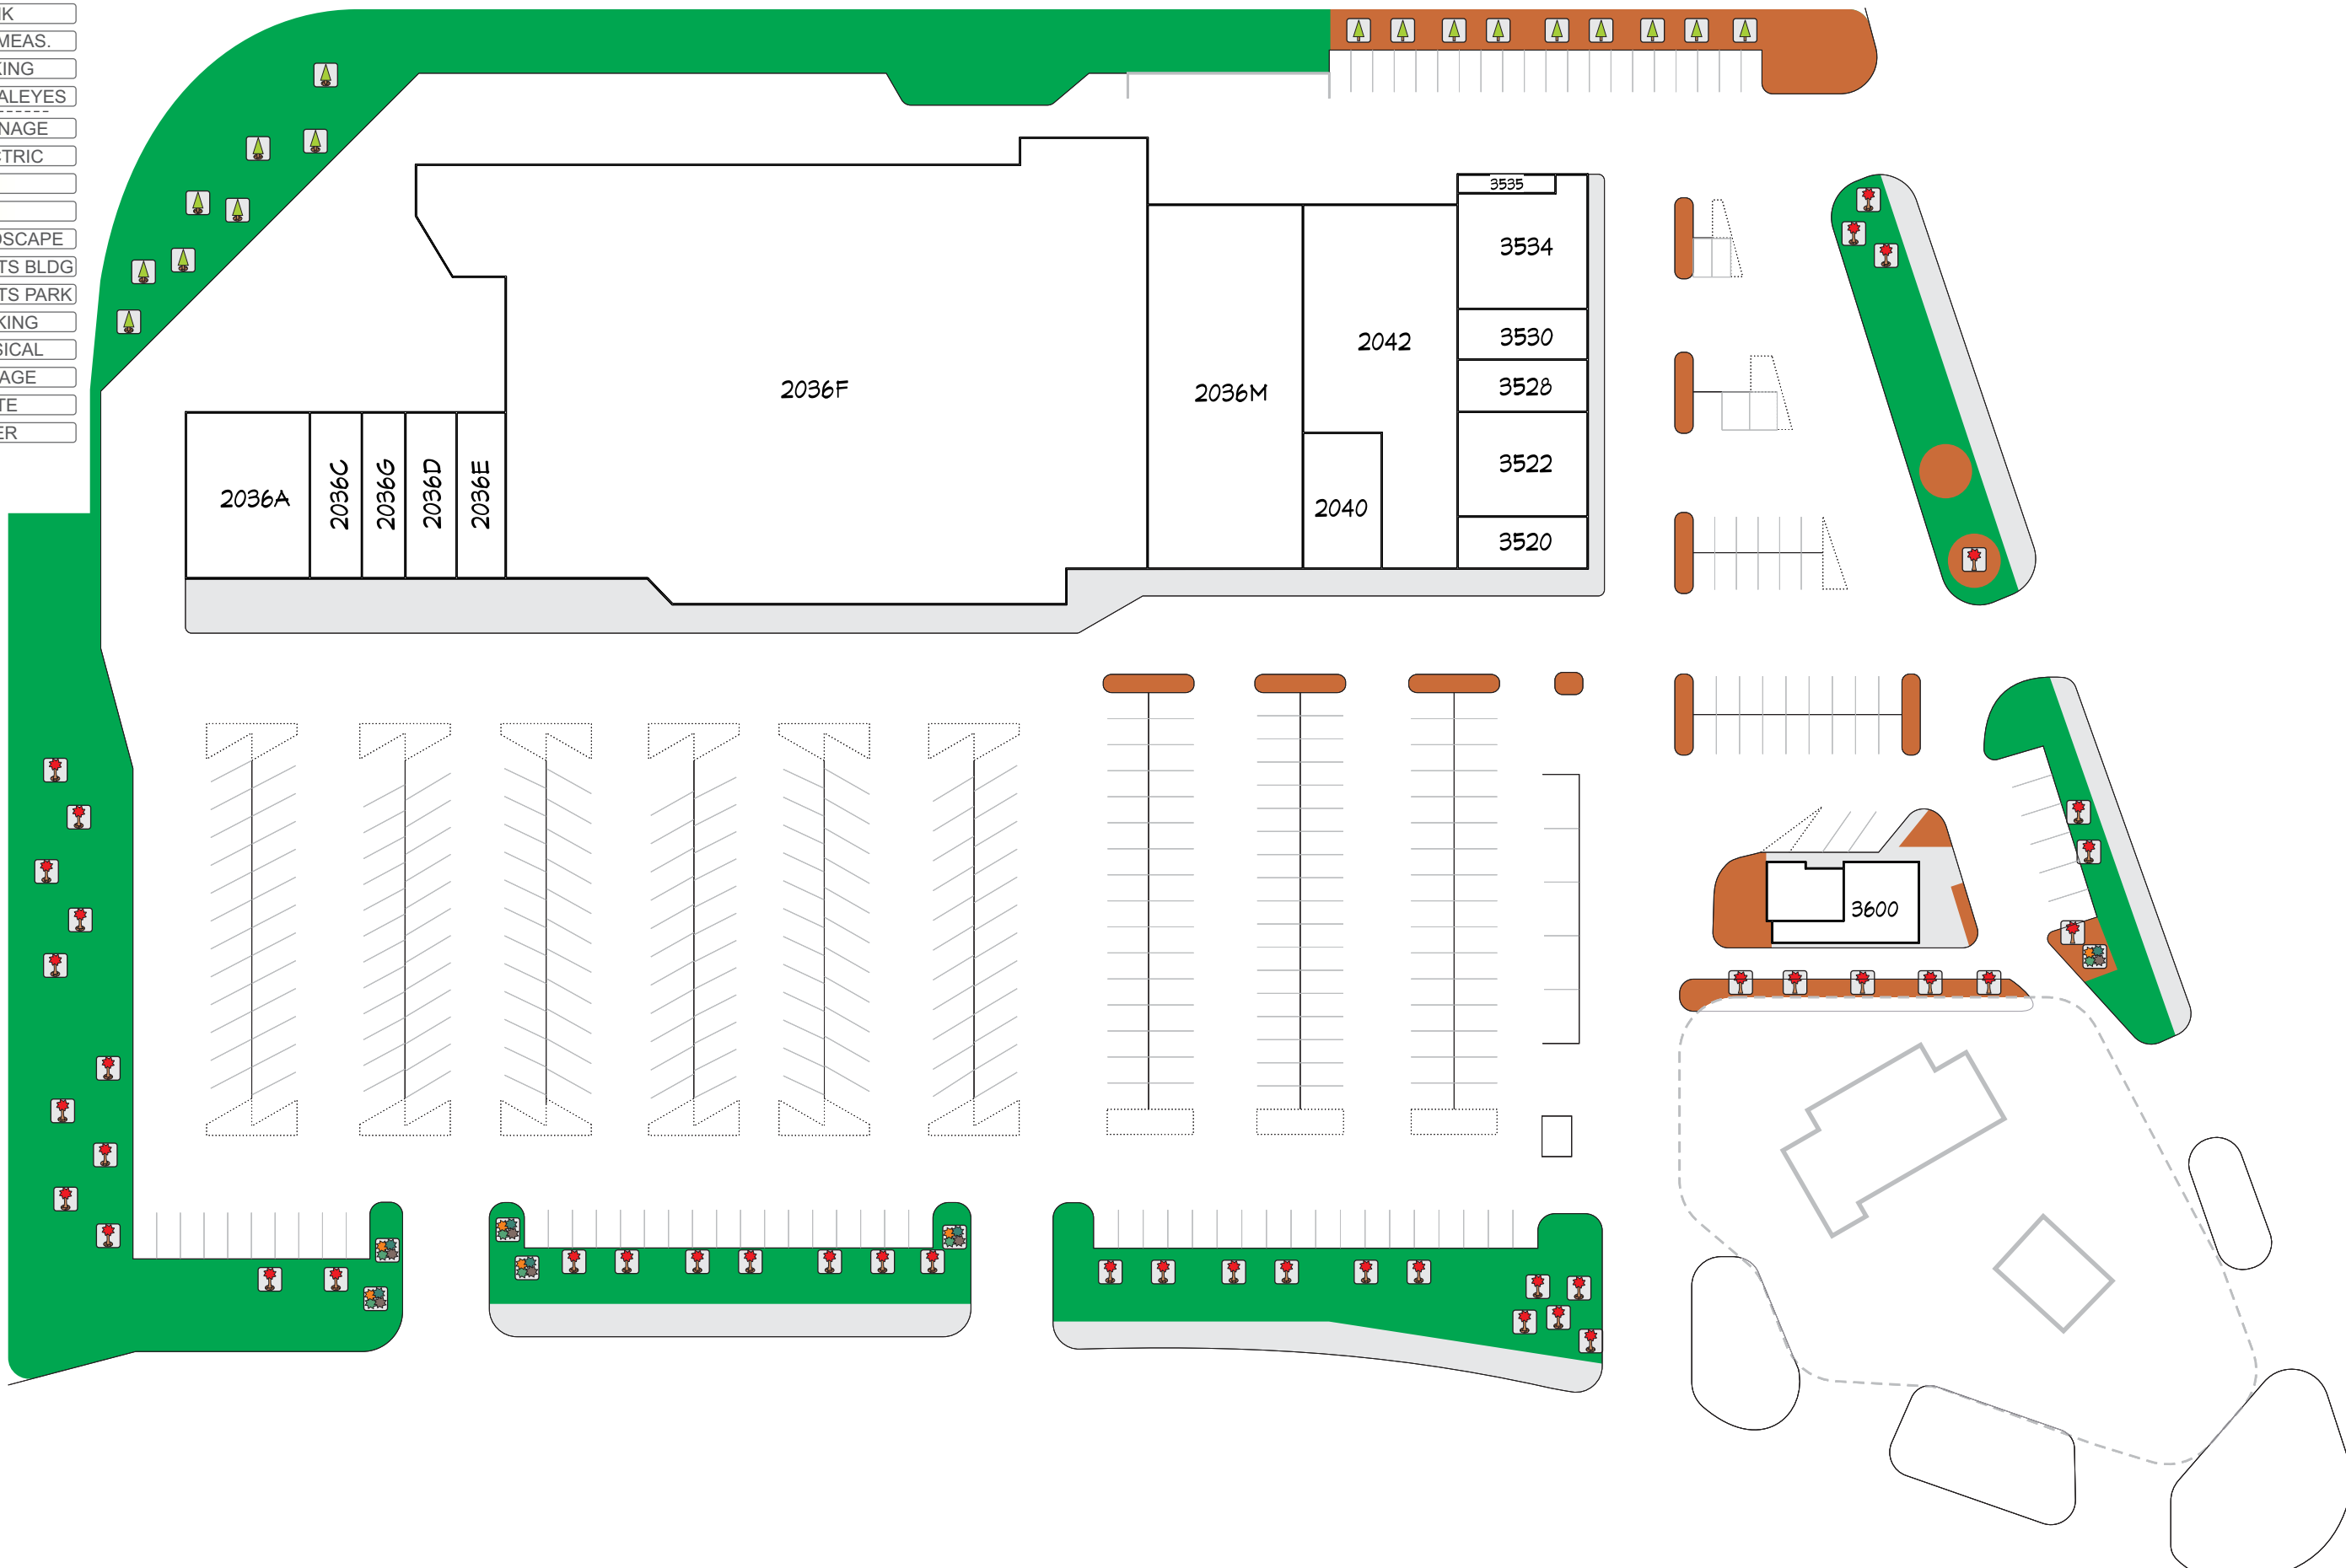

Customer Logo Here

- BLANK
- KEY MEAS.
- PARKING
- VISUALEYES
- DRAINAGE
- ELECTRIC
- FIRE
- GAS
- LANDSCAPE
- LIGHTS BLDG
- LIGHTS PARK
- MARKING
- PHYSICAL
- SIGNAGE
- WASTE
- WATER

PROPERTY NAME	
Client Name	
Landscape Plan	
CI-yy-xxxx-013	CAOILTE www.caoilte.com
Rev. 0	
Date: 7/1/2020	