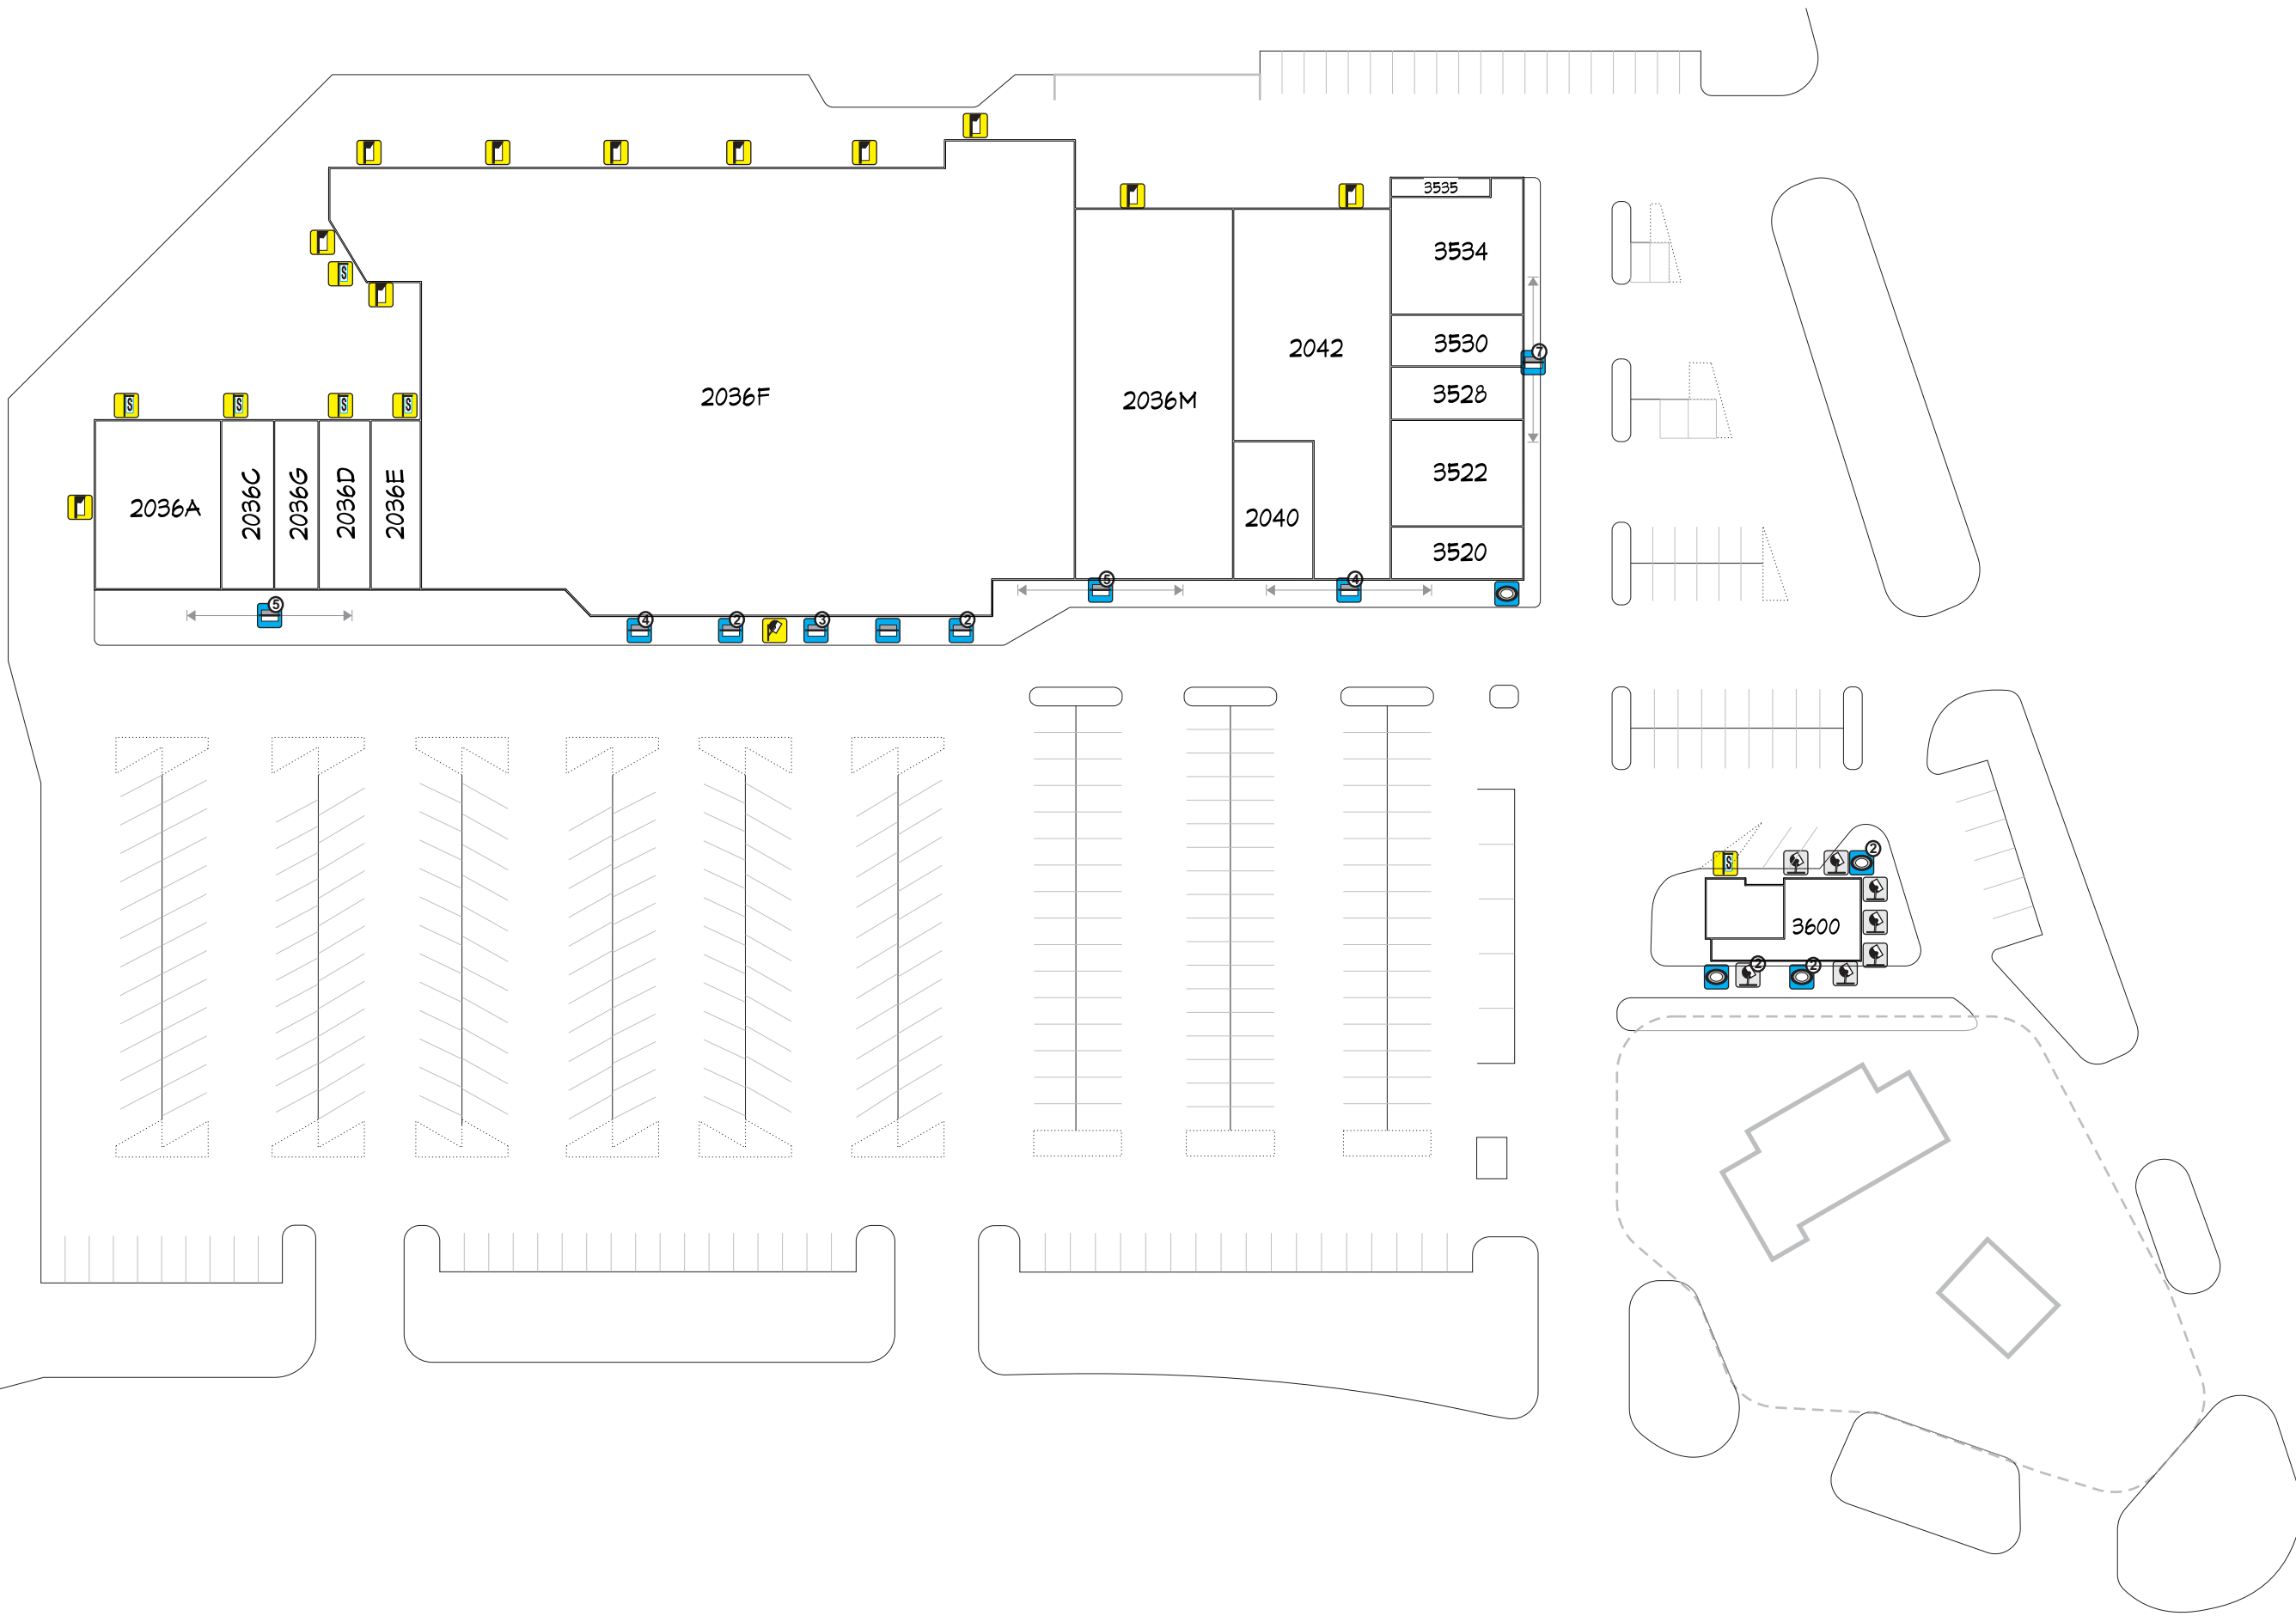

Customer Logo Here

- BLANK
- KEY MEAS.
- PARKING
- VISUALEYES
- DRAINAGE
- ELECTRIC
- FIRE
- GAS
- LANDSCAPE
- LIGHTS BLDG
- LIGHTS PARK
- MARKING
- PHYSICAL
- SIGNAGE
- WASTE
- WATER

PROPERTY NAME	
Client Name	
Lighting (Building) Plan	
CI-yy-xxxx-009	 www.caoilte.com
Rev. 0	
Date: 7/1/2020	