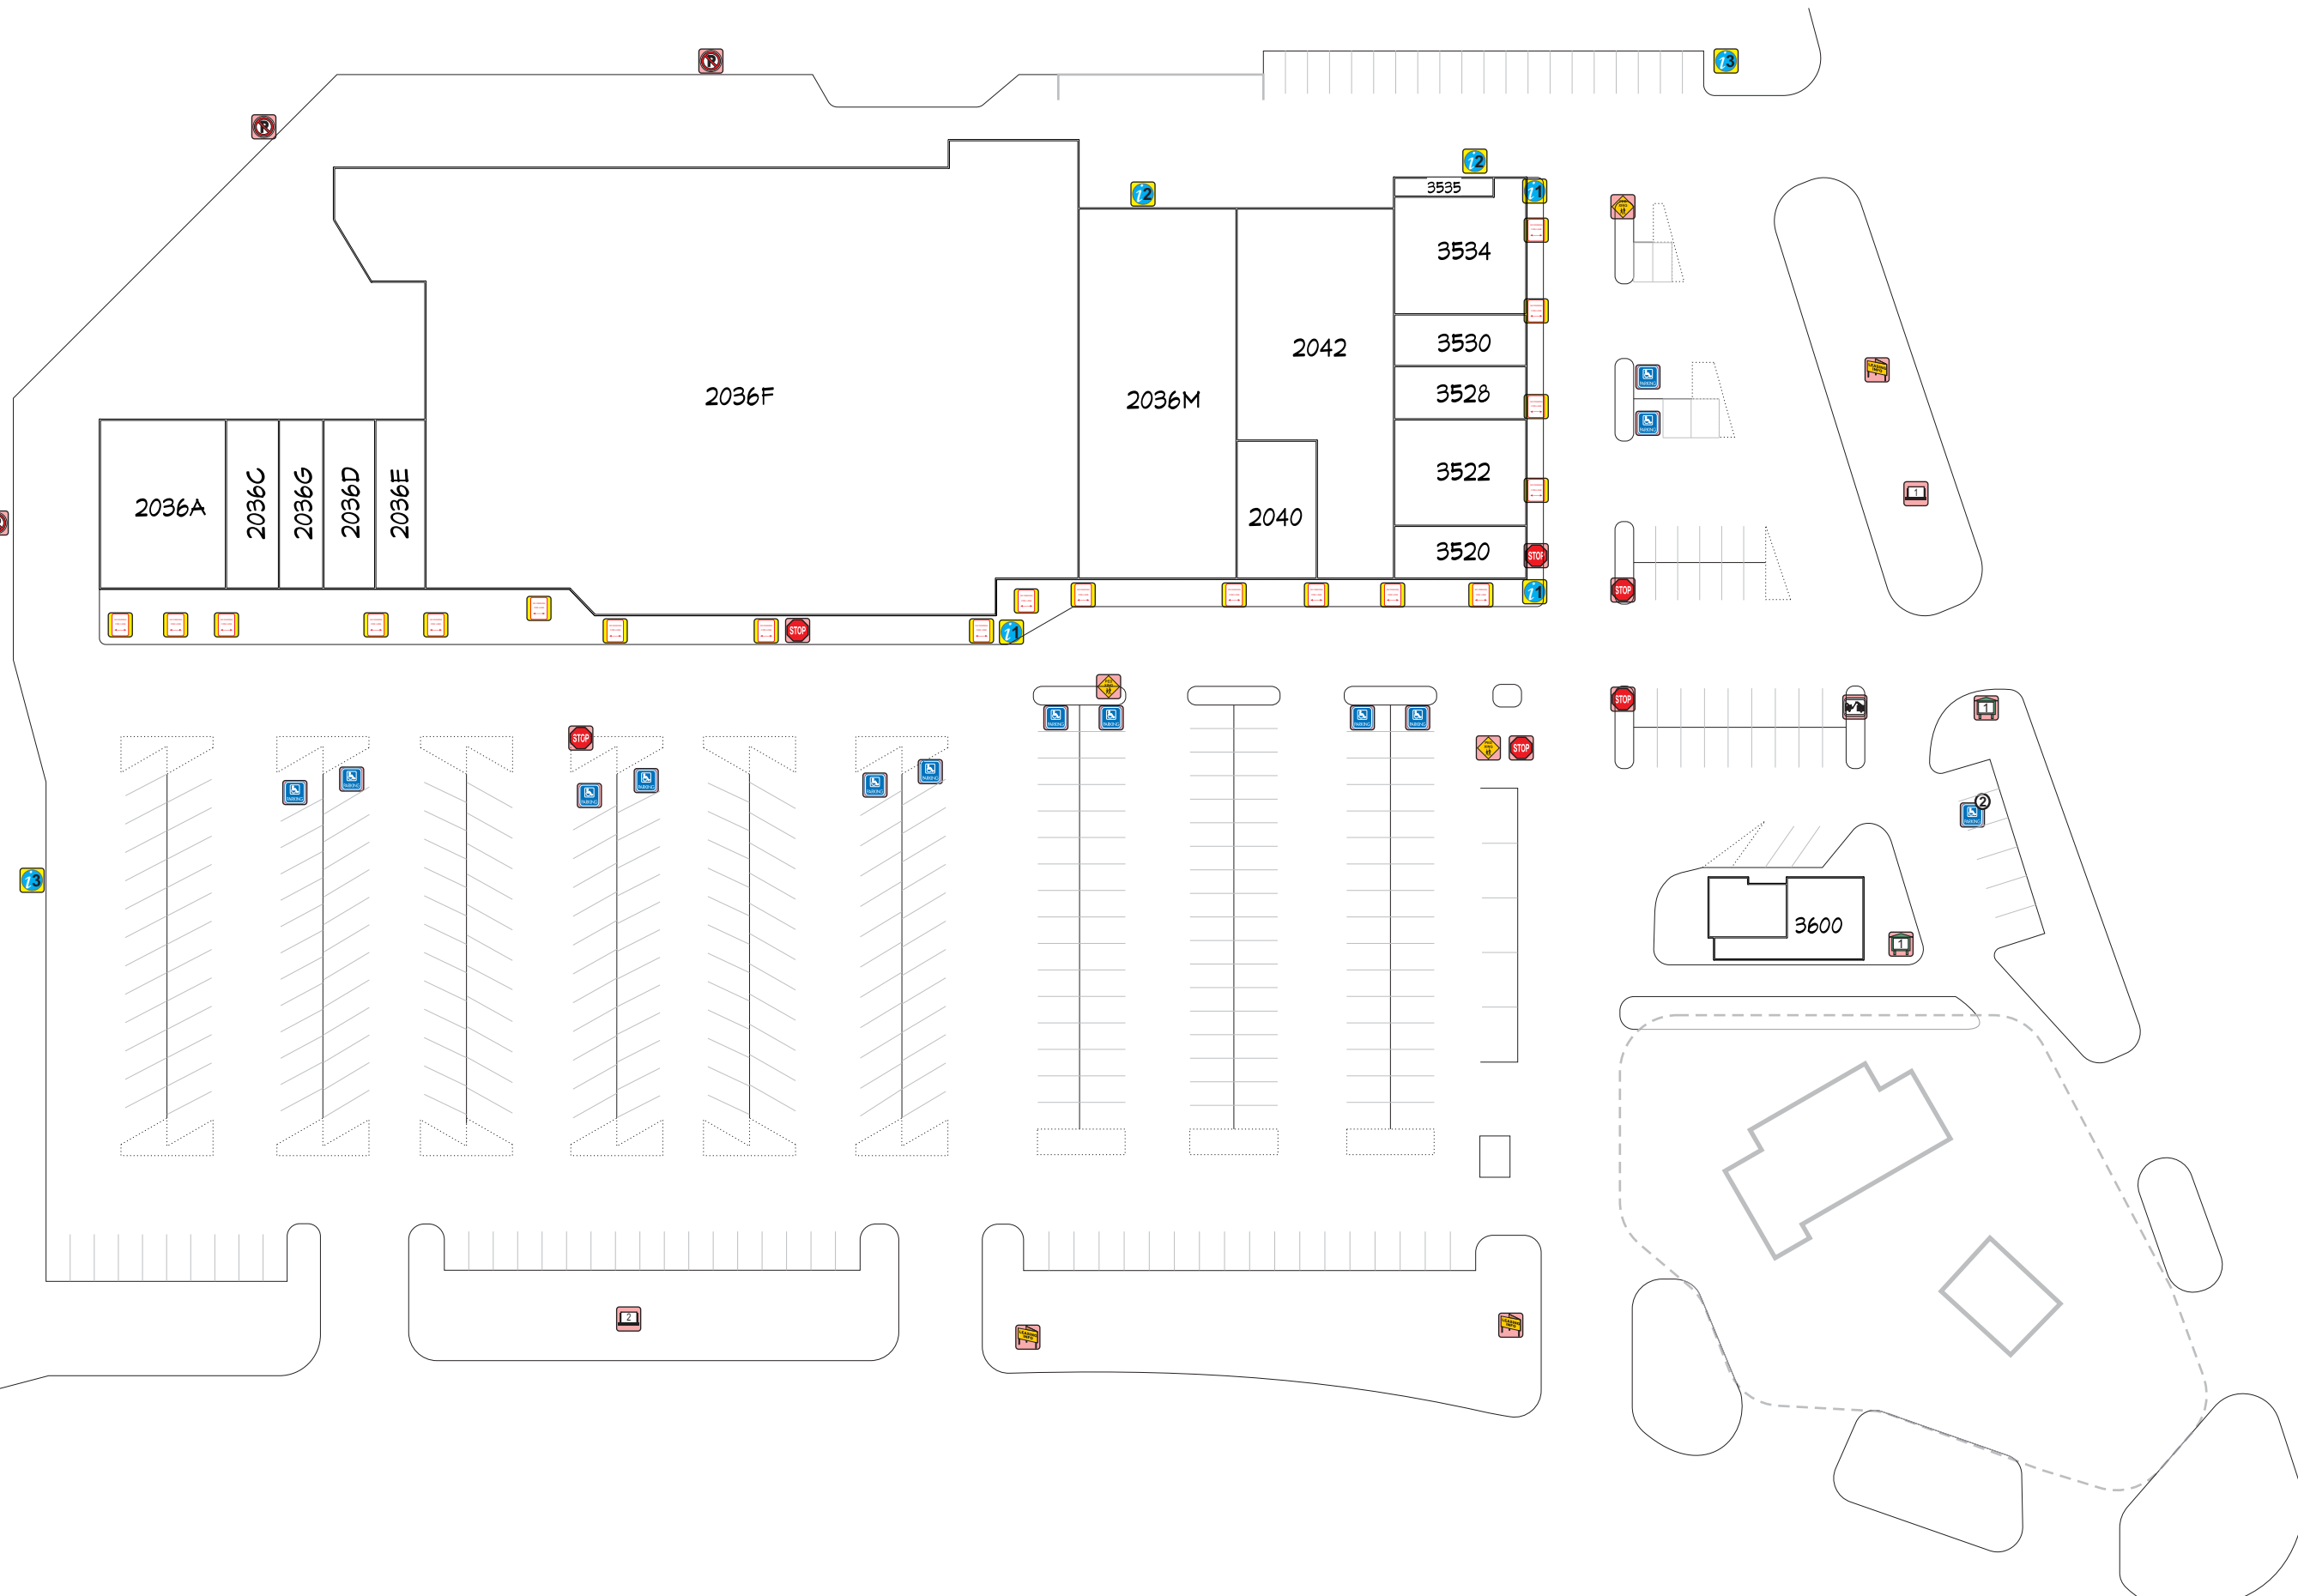

Customer Logo Here

- BLANK
- KEY MEAS.
- PARKING
- VISUALEYES
- DRAINAGE
- ELECTRIC
- FIRE
- GAS
- LANDSCAPE
- LIGHTS BLDG
- LIGHTS PARK
- MARKING
- PHYSICAL
- SIGNAGE
- WASTE
- WATER

PROPERTY NAME	
Client Name	
Signage Plan	
Cl-yy-xxxx-016	
Rev. 0	 www.caoilte.com
Date: 7/1/2020	