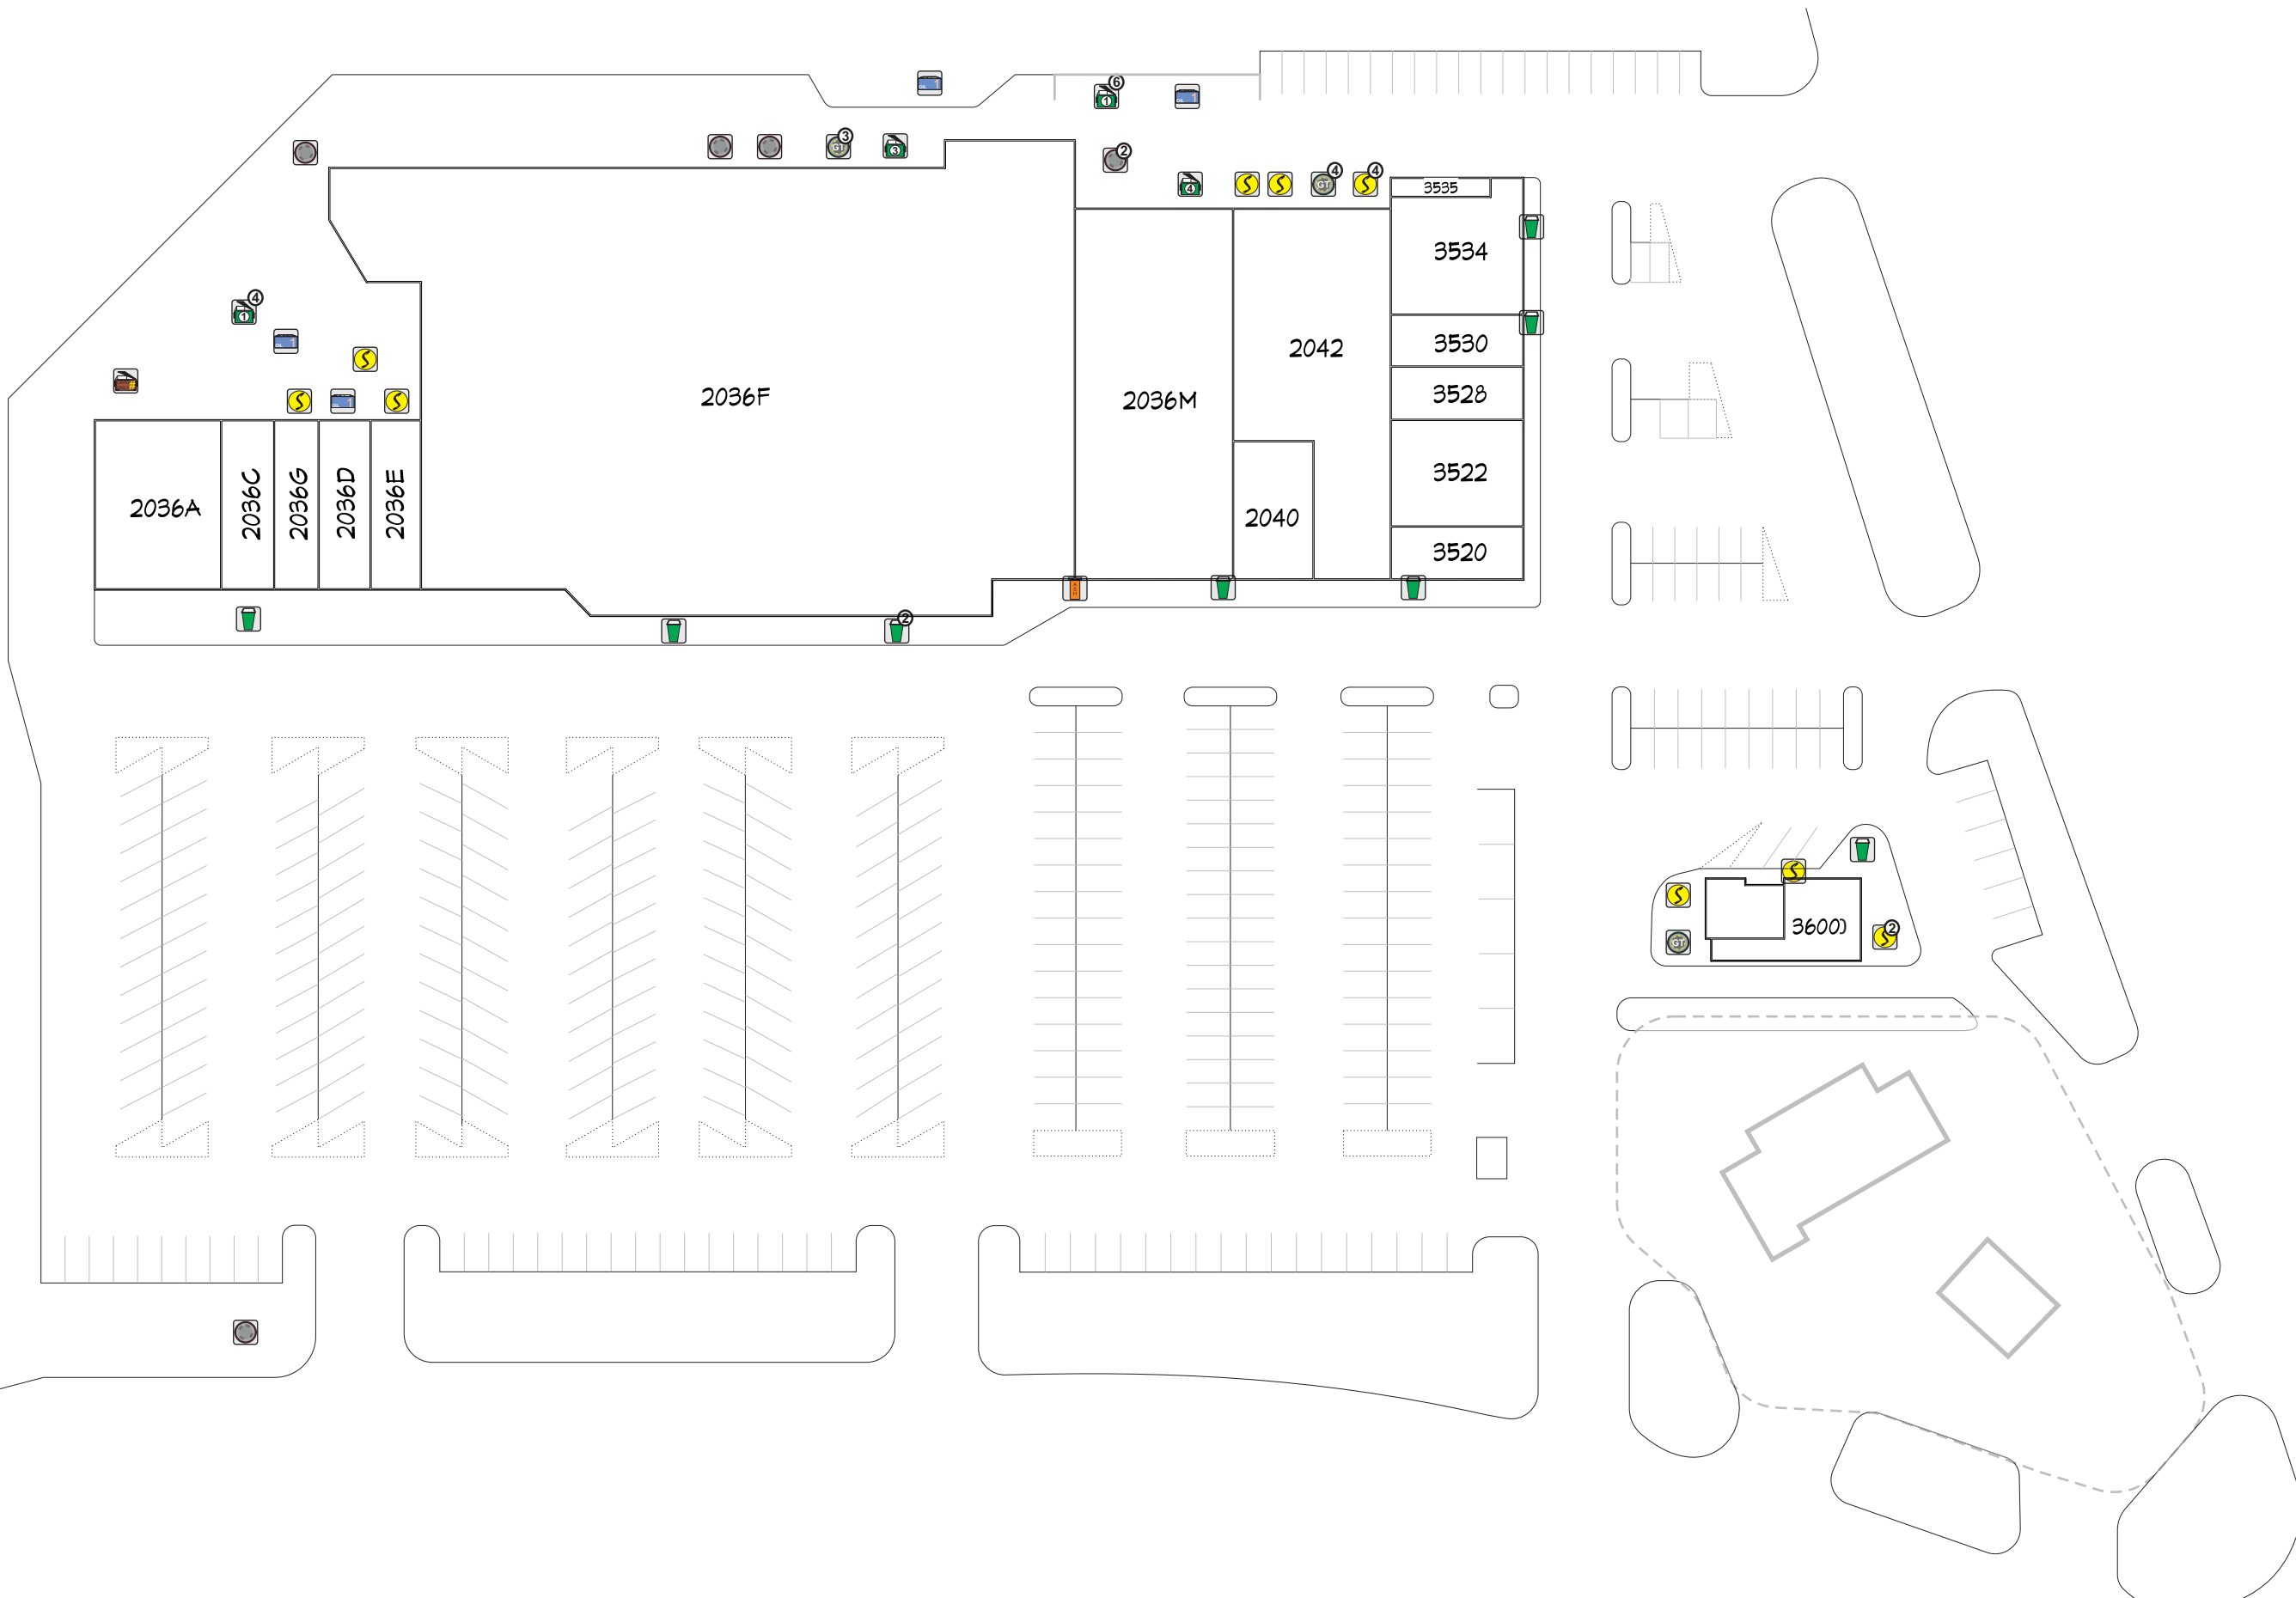

Customer Logo Here

- BLANK
- KEY MEAS.
- PARKING
- VISUALEYES
- DRAINAGE
- ELECTRIC
- FIRE
- GAS
- LANDSCAPE
- LIGHTS BLDG
- LIGHTS PARK
- MARKING
- PHYSICAL
- SIGNAGE
- WASTE
- WATER

PROPERTY NAME	
Client Name	
Waste Plan	
CI-yy-xxxx-017	 www.caoilte.com
Rev. 0	
Date: 7/1/2020	