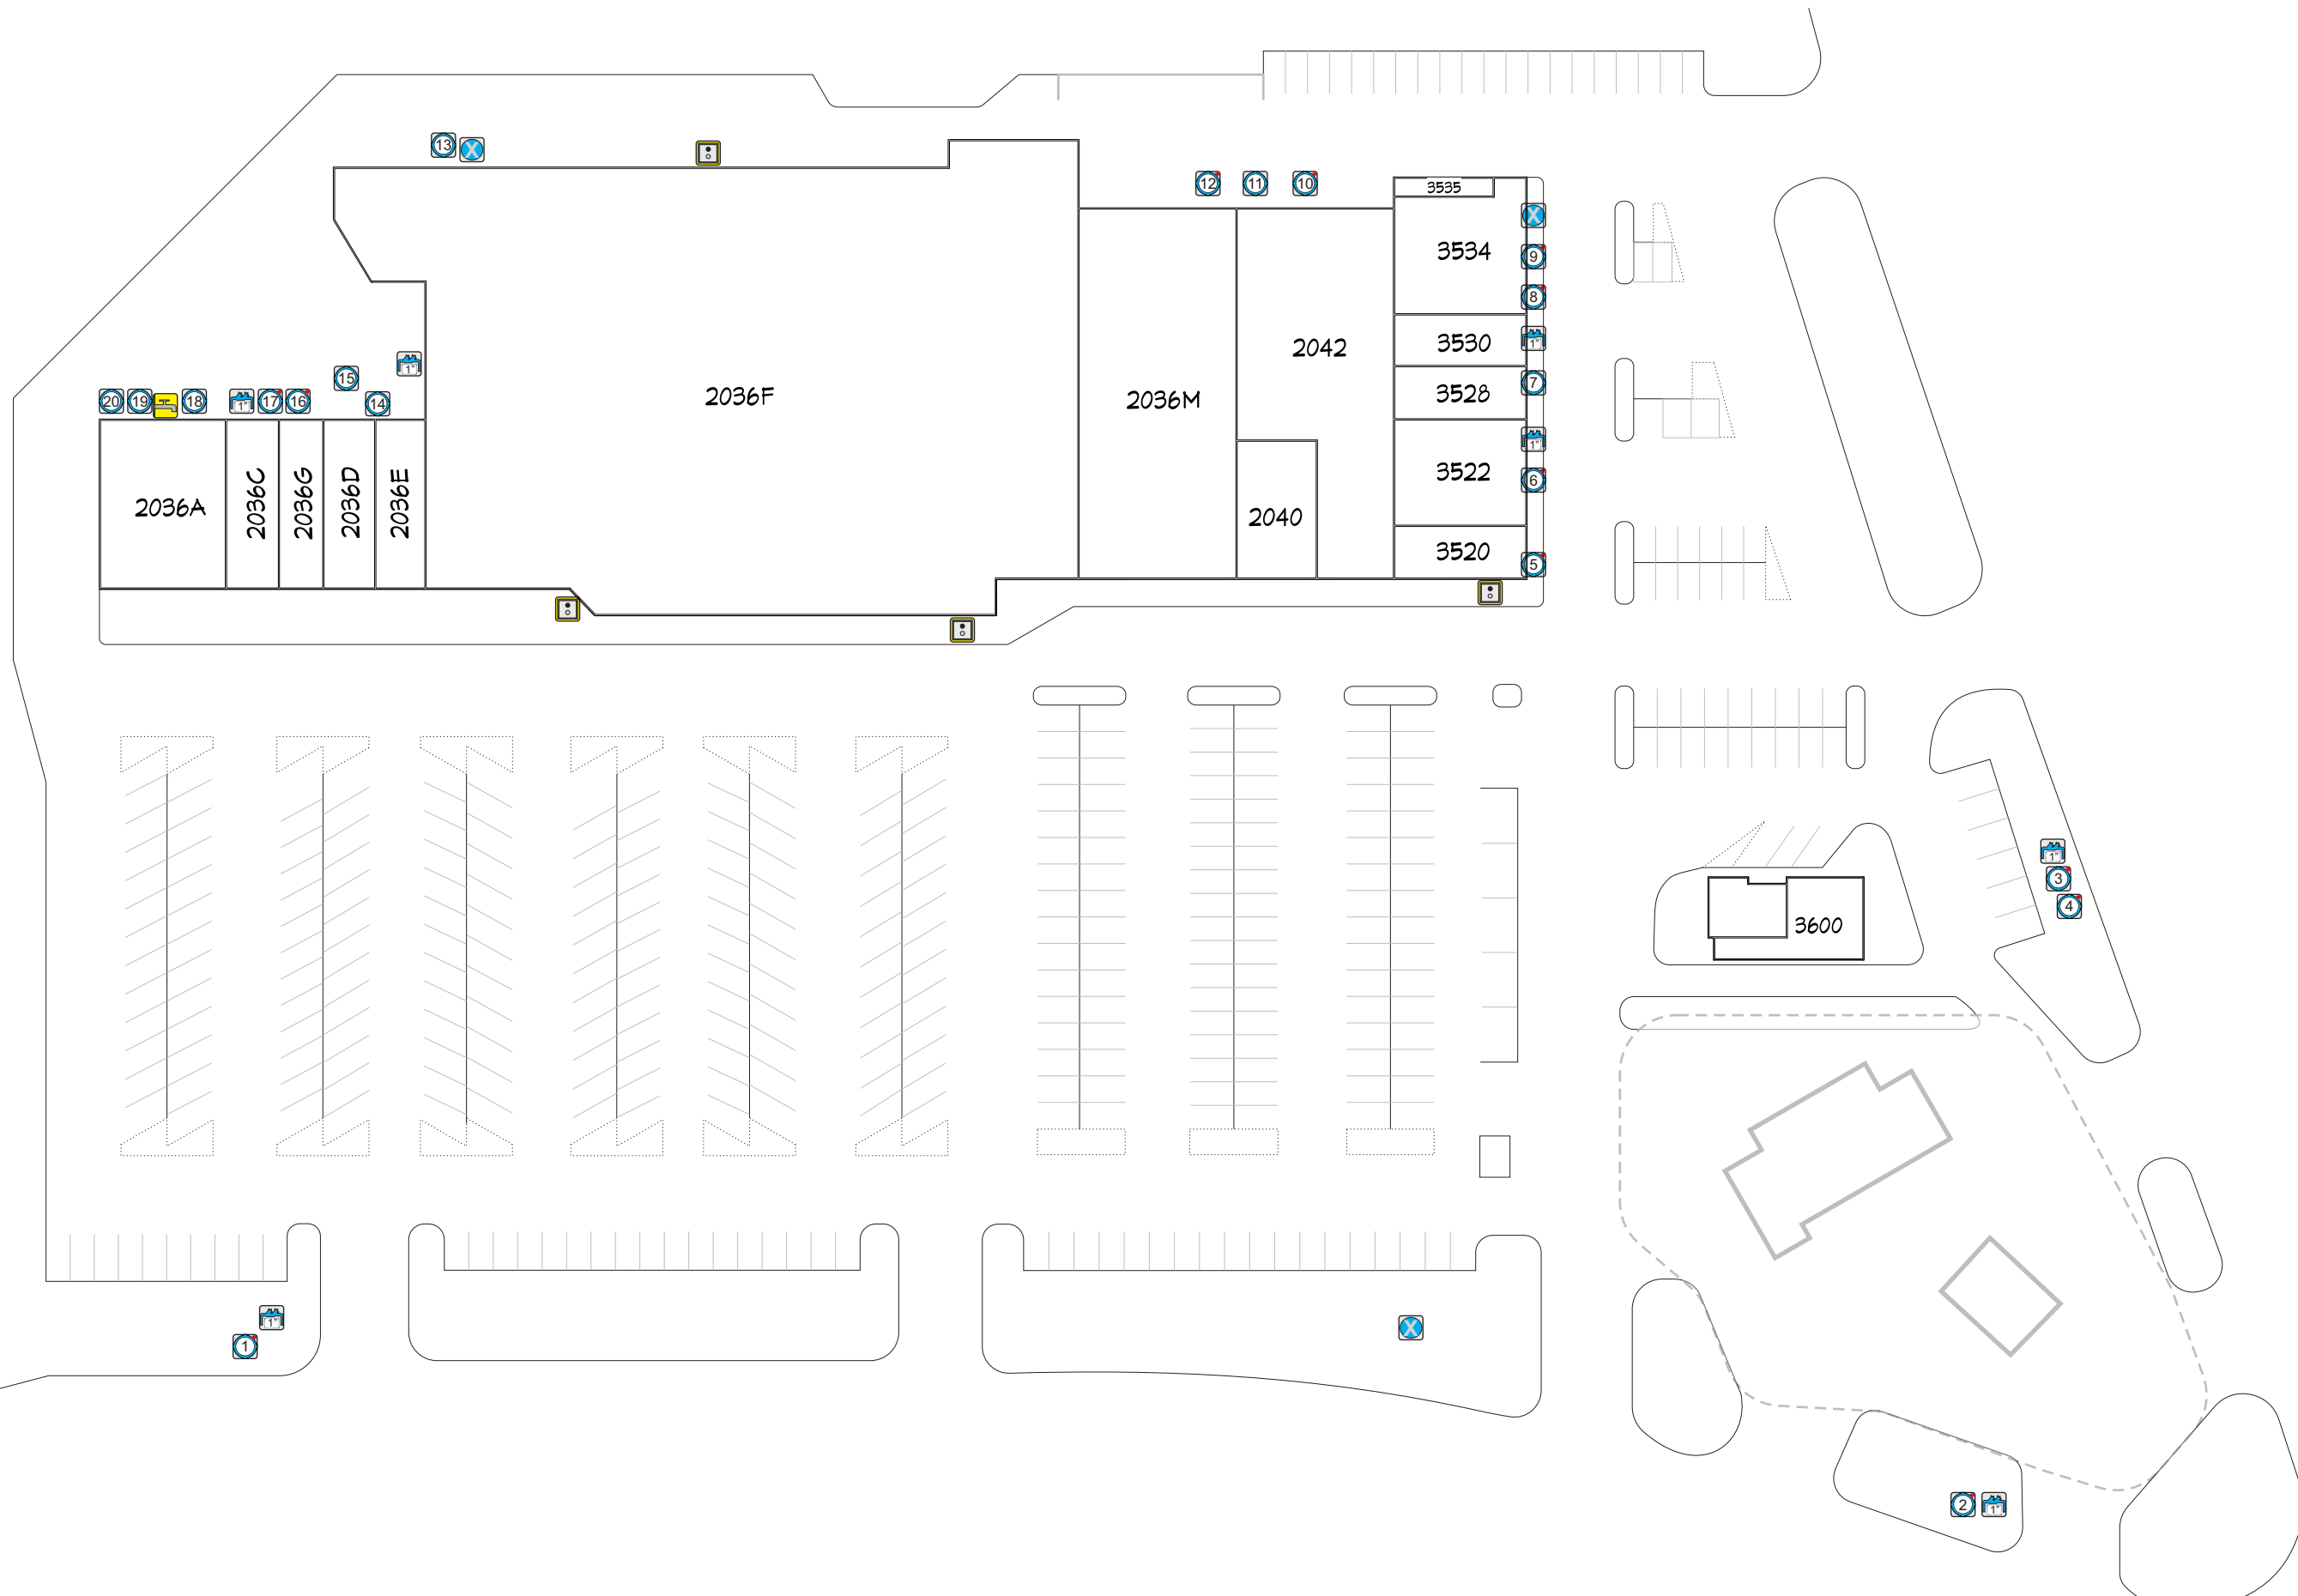

Customer Logo Here

- BLANK
- KEY MEAS.
- PARKING
- VISUALEYES
- DRAINAGE
- ELECTRIC
- FIRE
- GAS
- LANDSCAPE
- LIGHTS BLDG
- LIGHTS PARK
- MARKING
- PHYSICAL
- SIGNAGE
- WASTE
- WATER

PROPERTY NAME	
Client Name	
Water Plan	
Cl-yy-xxxx-011	 www.caoilte.com
Rev. 0	
Date: 7/1/2020	